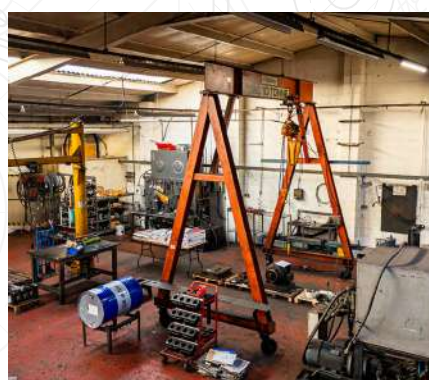

**John Pye
Auctions**

ENGINEERING AUCTIONS